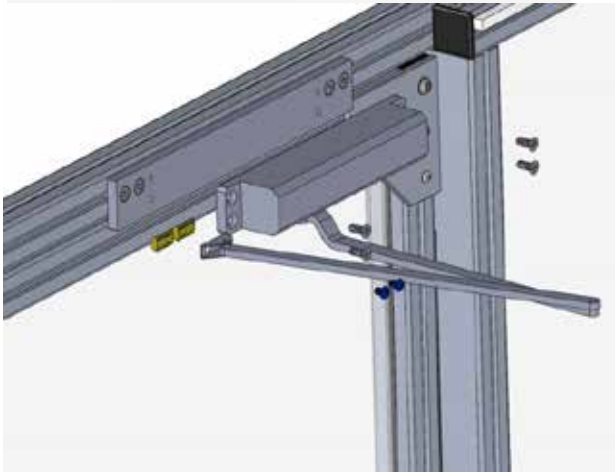

SPECIFICATIONS

General information

- Auto Close add-on for ContainAire® Single Hinged and Dual Hinged Doors
- Easy field installation
- Custom mounting plate allows for a no-door modification installation, and easy retrofit to existing ContainAire® Hinged doors
- Not visible from the outside when closed
- Adjustable return rate

OPTIONS

Color Matched Closer Body:

- Clear
- Black
- Hold Open

INCLUDED COMPONENTS

- ContainAire® Hinged Door Auto Close
- Fram Mounting Bracket
- Installation Guide

PART NUMBERS