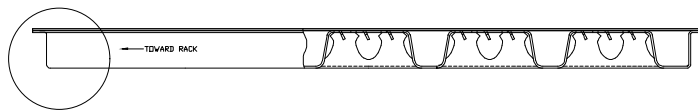

DETAIL A
SCALE 4 : 1

A

Tate

TITLE:

DPERF1250 32% 60cm CAD Detail

SIZE

DWG. NO.

REV

A

DPERF1250_32%_60cm_Detail

3

SCALE: 1:1

SHEET 1 OF 1